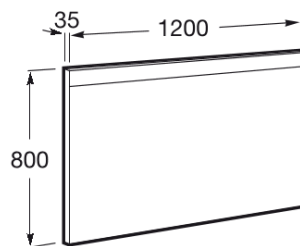


**PRISMA****BASIC - Mirror with upper LED lighting**

PRICE (VAT INCLUDED)

£740.47

TECHNICAL DRAWINGS

**FEATURES**

Frame material: Aluminium

Ingress Protection Rating of the light: IP 44

Installation type: Wall-hung

Light type: LED

Light(s): Integrated in the mirror

Mirror orientation: Horizontal

Power per light (W): 12

Shape: Rectangular

Sustainable product

BOUGHT TOGETHER FREQUENTLY

Demister device