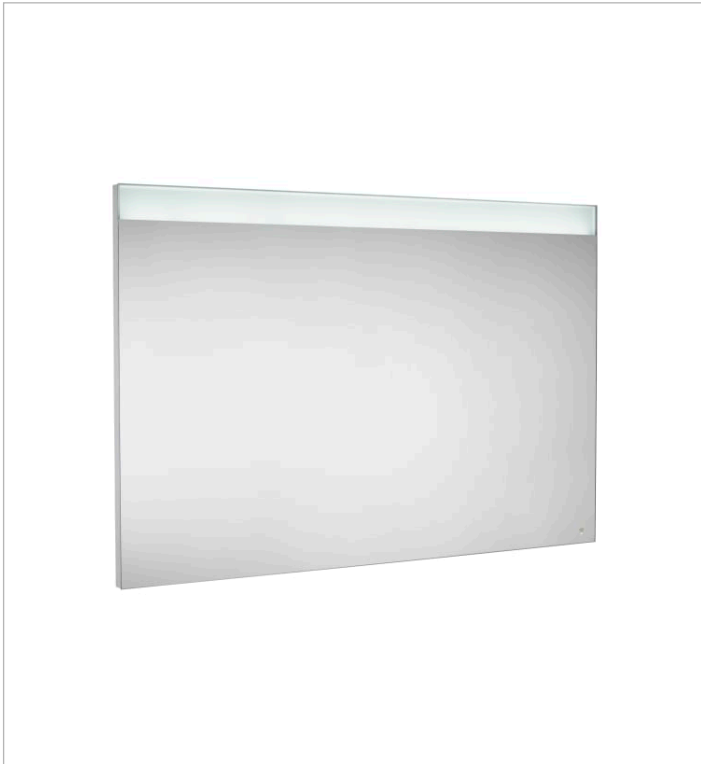


**PRISMA****BASIC - Mirror with upper LED lighting**

PRICE (VAT INCLUDED)

£740.47

TECHNICAL DRAWINGS

**FEATURES**

Frame material: Aluminium

Ingress Protection Rating of the light: IP 44

Installation type: Wall-hung

Light type: LED

Light(s): Integrated in the mirror

Mirror orientation: Horizontal

Power per light (W): 12

Shape: Rectangular

Sustainable product

BOUGHT TOGETHER FREQUENTLY

Demister device

812292000

Prisma

An innovative and versatile collection. Due to the basin design, its straight lines and its variety of dimensions, it depicts an ideal solution for different bathroom spaces.

INSTALLATION AND USER MANUALS